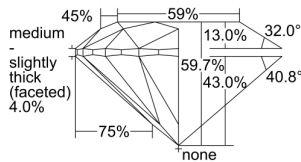

GIA®

FACSIMILE

GIA REPORT 2356511934

Verify this report at GIA.edu

GIA NATURAL DIAMOND DOSSIER®

July 05, 2020
GIA Report Number 2356511934
Shape and Cutting Style ..... Round Brilliant
Measurements ..... 4.04 - 4.07 x 2.42 mm

GRADING RESULTS

Carat Weight ..... 0.24 carat
Color Grade ..... G
Clarity Grade VS2
Cut Grade ..... Excellent

ADDITIONAL GRADING INFORMATION

Polish ..... Excellent
Symmetry ..... Excellent
Fluorescence ..... None
Clarity Characteristics ..... Cloud, Crystal
Inscription(s): GIA 2356511934

PROPORTIONS

Profile to actual proportions

GRADING SCALES

GIA COLOR SCALE	GIA CLARITY SCALE	GIA CUT SCALE
D	FLAWLESS	EXCELLENT
E	FLAWLESS	
F	INTERNALLY FLAWLESS	VERY GOOD
G	FLAWLESS	
H	VVS₁	GOOD
I	VVS₂	
J	VS₁	FAIR
K	VS₂	
L	SI₁	POOR
M	SI₂	
N	I₁	
O	I₂	
P	I₃	
Q		
R		
S		
T		
U		
V		
W		
X		
Y		
Z