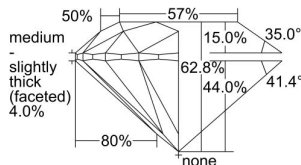

GIA®

FACSIMILE

GIA REPORT 5346198416

Verify this report at GIA.edu

GIA NATURAL DIAMOND DOSSIER®

November 29, 2019
GIA Report Number 5346198416
Shape and Cutting Style ..... Round Brilliant
Measurements ..... 4.33 - 4.34 x 2.72 mm

GRADING RESULTS

Carat Weight ..... 0.31 carat
Color Grade ..... G
Clarity Grade VS1
Cut Grade ..... Excellent

ADDITIONAL GRADING INFORMATION

Polish ..... Excellent
Symmetry ..... Excellent
Fluorescence ..... None
Clarity Characteristics..... Crystal, Knot, Pinpoint, Cloud
Inscription(s): GIA 5346198416

PROPORTIONS

Profile to actual proportions

GRADING SCALES

GIA COLOR SCALE

COLORED	D
	E
	F
	G
	H
	I
	J
NEAR COLORLESS	K
	L
	M
	N
	O
	P
	Q
	R
	S
	T
	U
	V
	W
	X
	Y
	Z

GIA CLARITY SCALE

FLAWLESS	VERY VERY SLIGHTLY INCLUDED	VS₁	VS₂	VS₁	VS₂	SLIGHTLY INCLUDED	SI₁	SI₂	I₁	I₂	I₃		
												FLAWLESS	FLAWLESS
INTERNALLY FLAWLESS	VERY SLIGHTLY INCLUDED												

GIA CUT SCALE

EXCELLENT
VERY GOOD
GOOD
FAIR
POOR