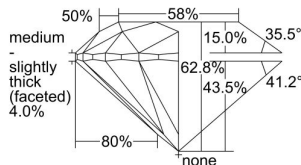

GIA®

FACSIMILE

GIA REPORT 6342001842

Verify this report at GIA.edu

GIA NATURAL DIAMOND DOSSIER®

November 06, 2019
GIA Report Number 6342001842
Shape and Cutting Style ..... Round Brilliant
Measurements ..... 5.19 - 5.22 x 3.27 mm

GRADING RESULTS

Carat Weight ..... 0.55 carat
Color Grade ..... F
Clarity Grade VS1
Cut Grade ..... Excellent

ADDITIONAL GRADING INFORMATION

Polish ..... Excellent
Symmetry ..... Excellent
Fluorescence ..... Faint
Clarity Characteristics ..... Cloud, Needle
Inscription(s): GIA 6342001842

PROPORTIONS

Profile to actual proportions

GRADING SCALES

GIA COLOR SCALE	GIA CLARITY SCALE	GIA CUT SCALE	
D	FLAWLESS	EXCELLENT	
E	INTERNALLY FLAWLESS		
F		VVS₁	VERY GOOD
G	VVS₂		
H	VS₁	GOOD	
I	VS₂		
J	SI₁	FAIR	
K	SI₂		
L	I₁	POOR	
M	I₂		
N	I₃		
O			
P			
Q			
R			
S			
T			
U			
V			
W			
X			
Y			
Z